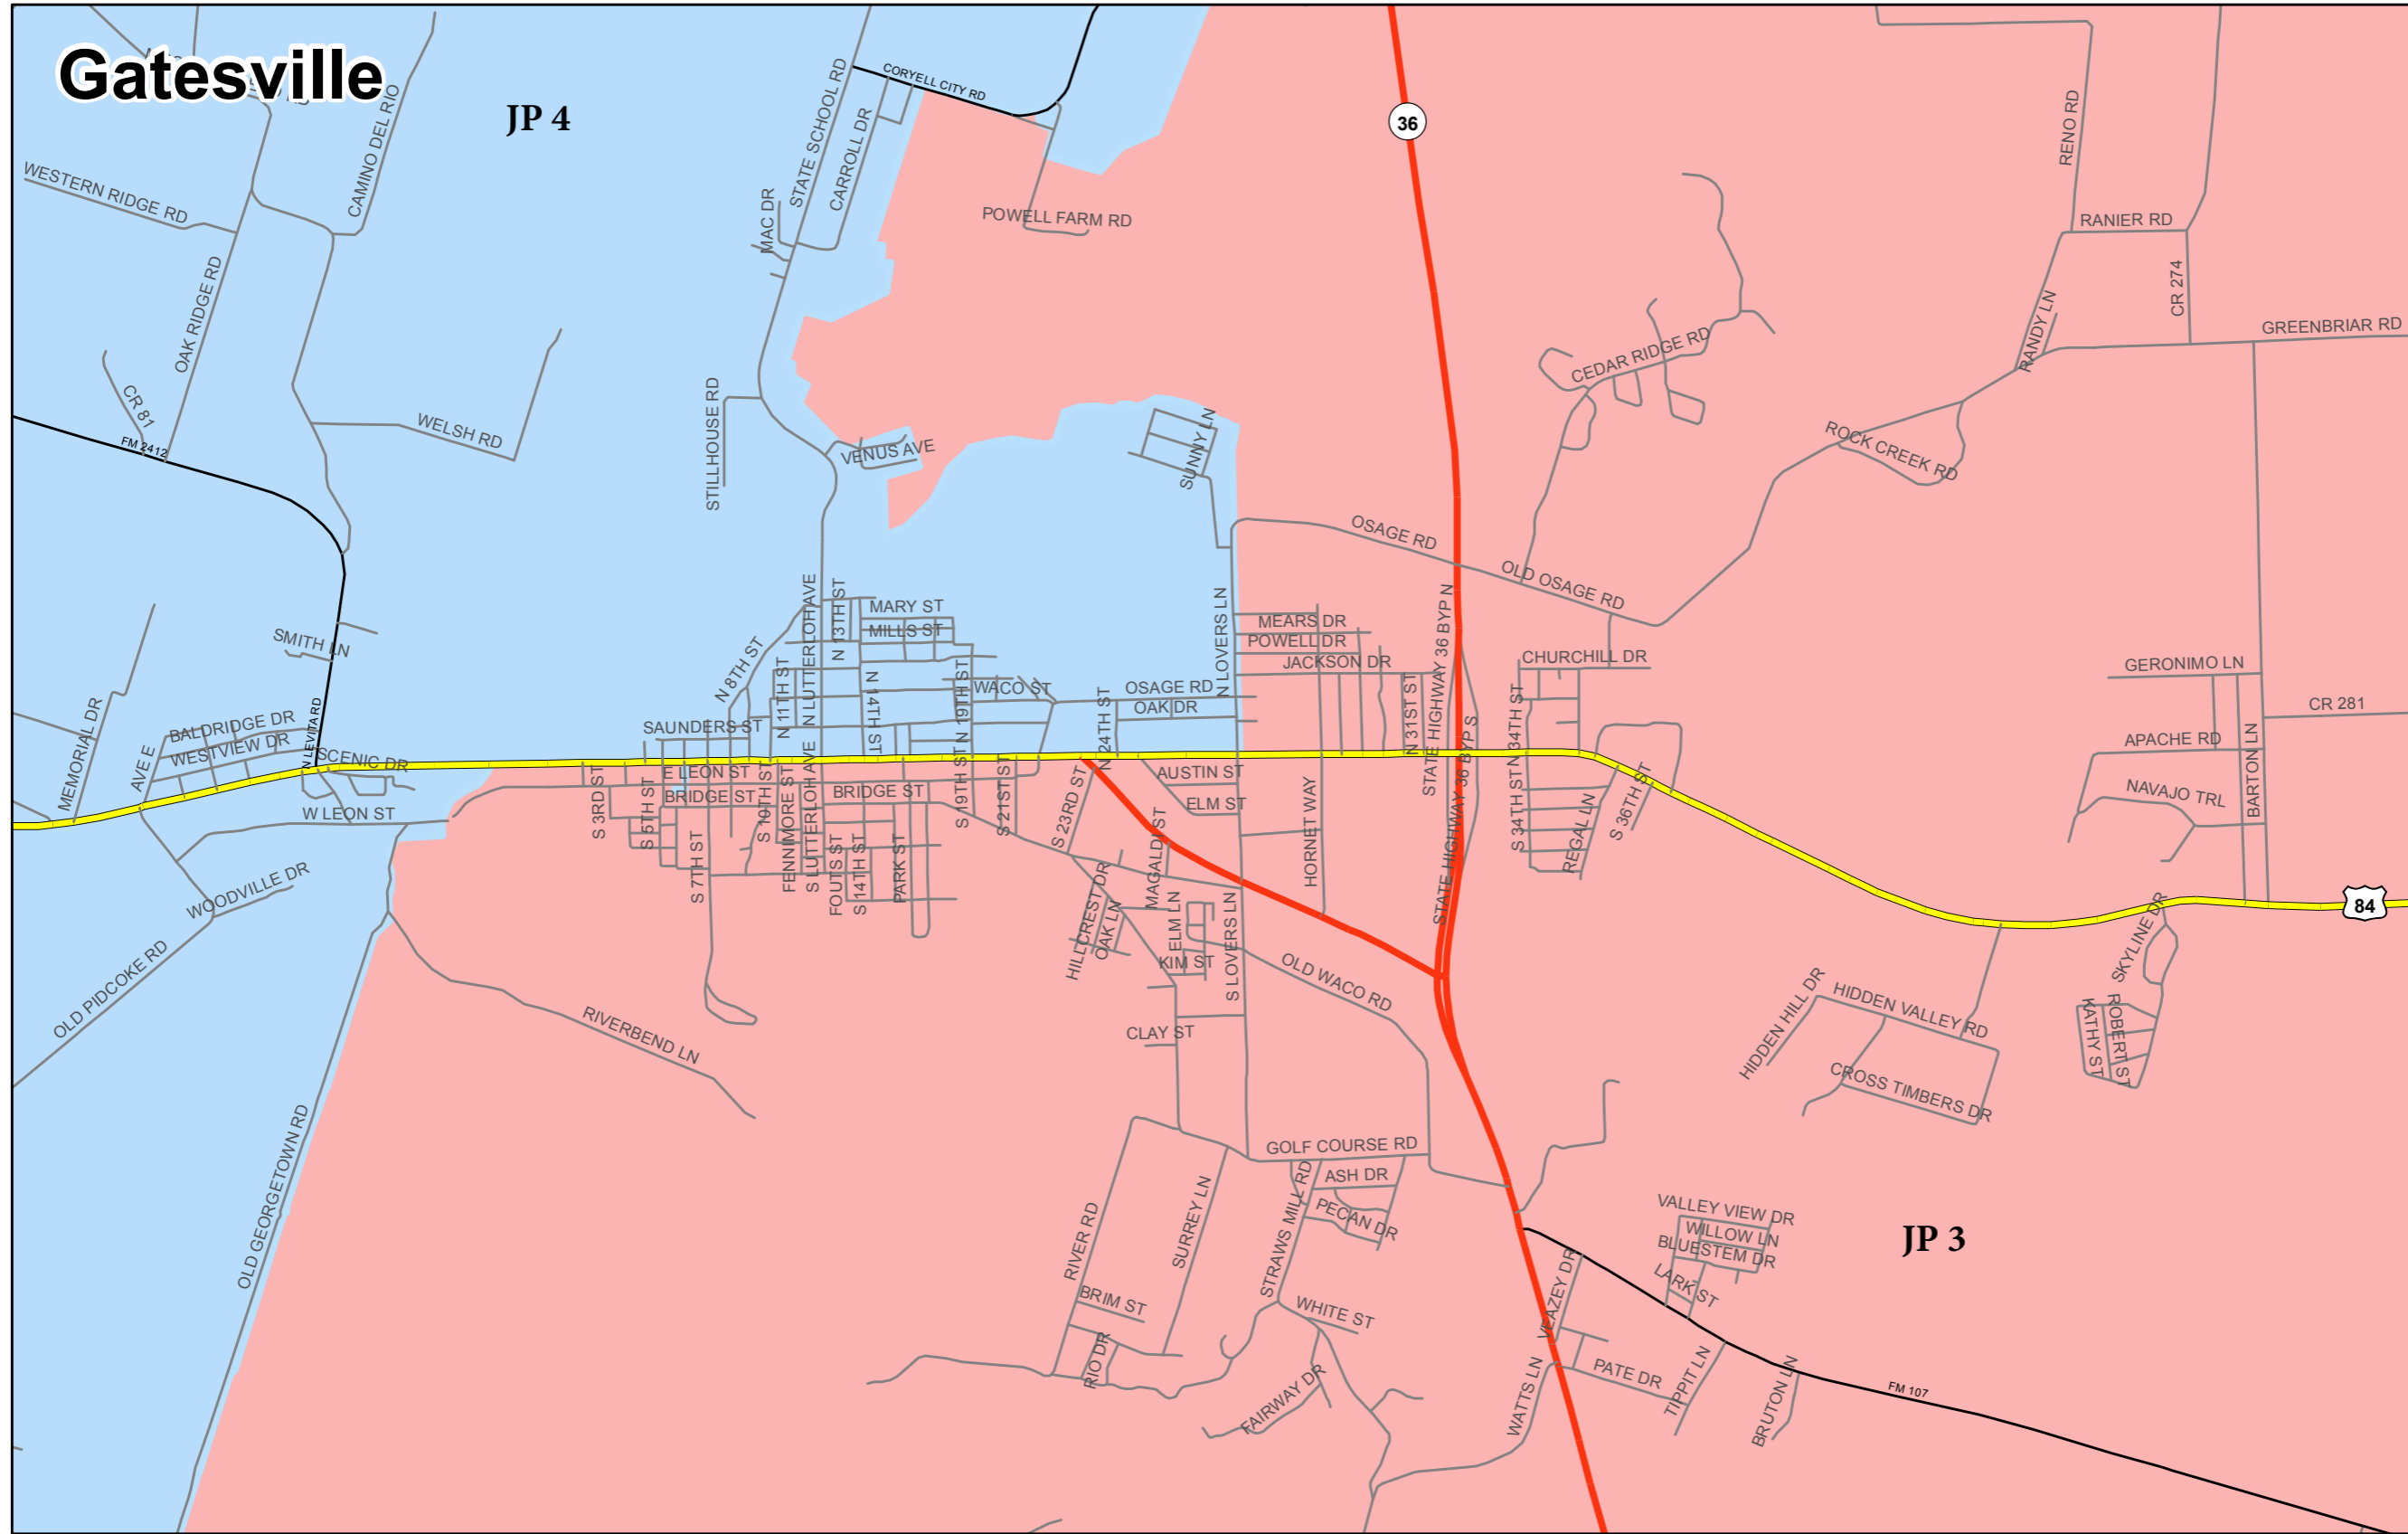

# Gatesville

Justice Of the Peace Precincts- Gatesville Area Blue = JP 4 Pink = JP 3