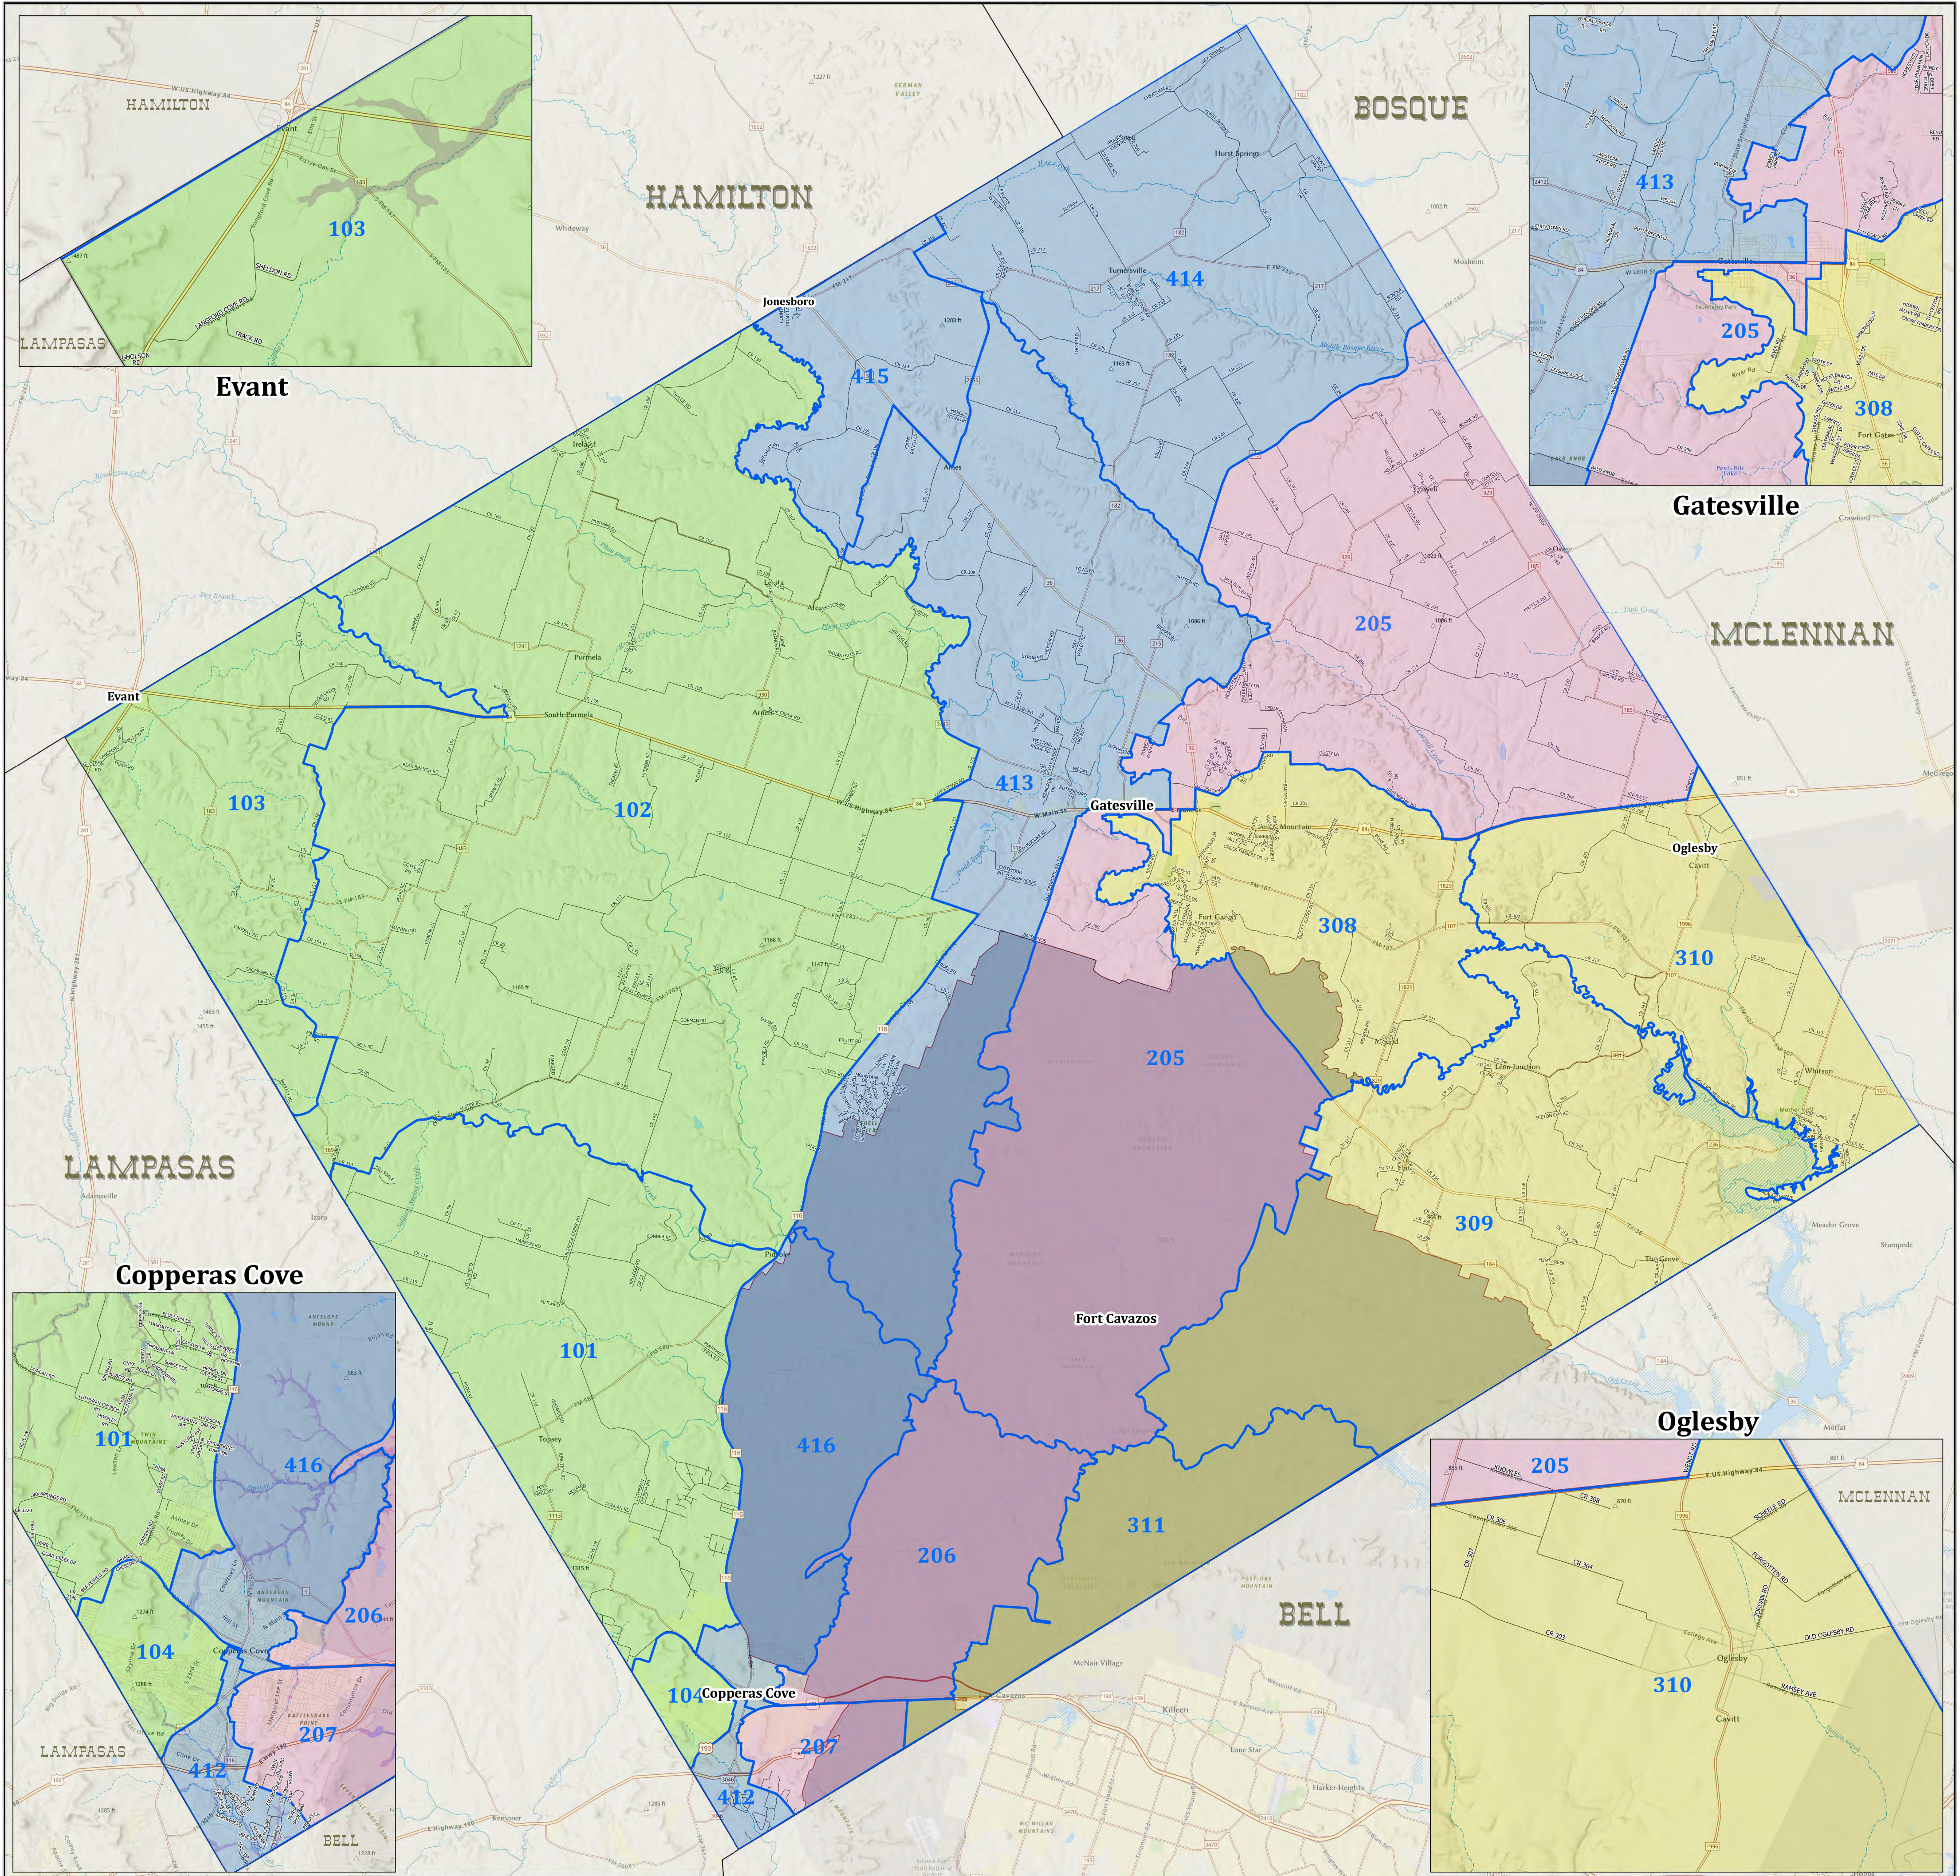

CORYELL COUNTY

- County Roads
- Texas Counties
- Voting Precincts
- Precinct 1
- Precinct 2
- Precinct 3
- Precinct 4